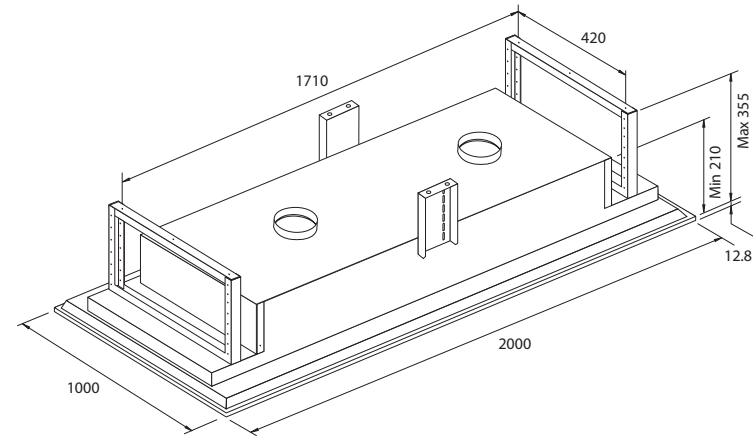

Rangehood Specifications

CEILING RANGEHOODS

Air outlet Ø200

CC-INARTS

Air outlet Ø120

UM4220-12S and UM422G-12S

Consumer Information

Under our policy of continuous product development, product specifications may change without notice. Prospective purchasers should therefore check with the retailer to ensure this publication correctly describes the products being offered for sale. All information supplied is to be used for general reference purposes only and is on the understanding that Schweigen Home Appliances will not be liable for any loss, liability or damage of whatever kind arising as a result of any reliance upon such information. Colours of products illustrated are as close as printing limitations allow. All pictures used in the brochure are for illustrative purposes only.