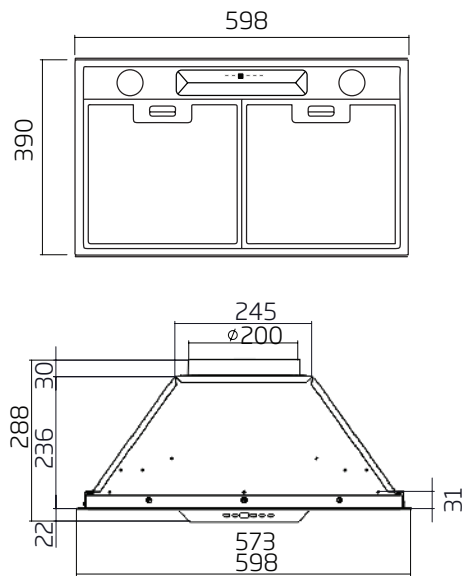

UM-1390-6S