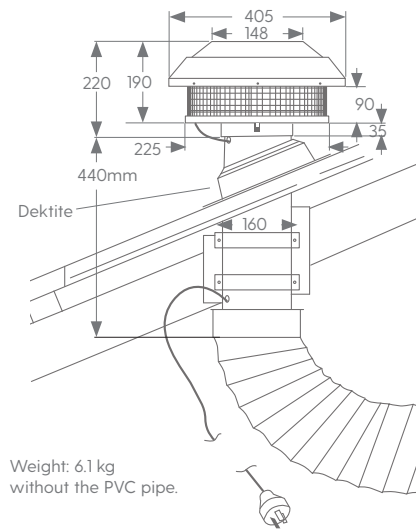

SP - IsoDrive 1600 (1600m³/hr)