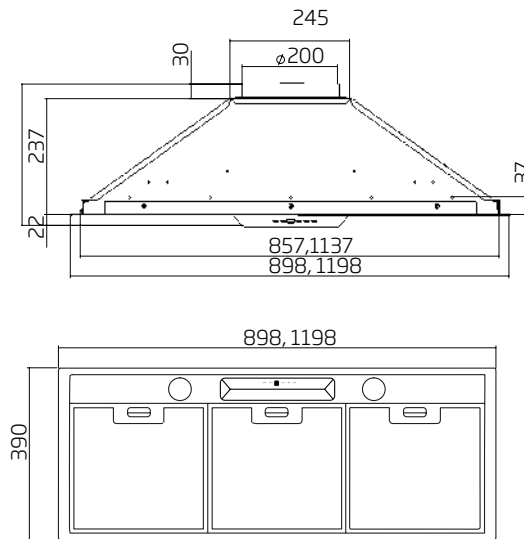

UM-1390-9S and UM-1390-12S

*Note: The UM1390-12S has 4 filters