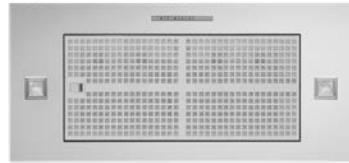

GA-600S, GA-900S

This sleek and modern undermount will compliment any contemporary kitchen with ease.

- Soft-touch eye level controls
- 4-speed levels
- 15 minute delay timer with auto shut-off
- Twin LED lights
- Stainless steel dishwasher safe filters
- 3-year warranty on canopy
- 10-year warranty on IsoDrive Motor