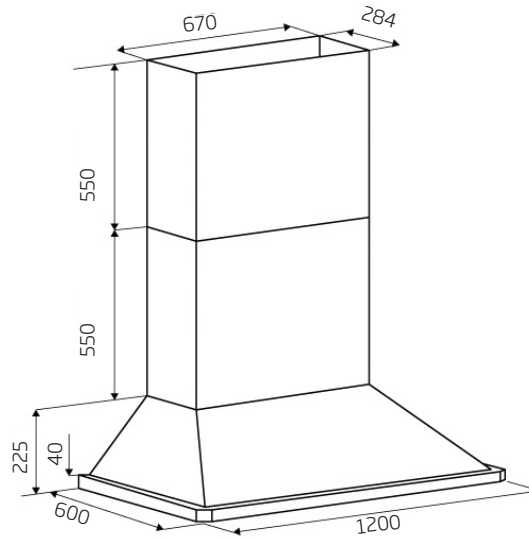

Rangehood Specifications

OUTDOOR RANGEHOODS

CL6272

Consumer Information

Under our policy of continuous product development, product specifications may change without notice. Prospective purchasers should therefore check with the retailer to ensure this publication correctly describes the products being offered for sale. All information supplied is to be used for general reference purposes only and is on the understanding that Schweigen Home Appliances will not be liable for any loss, liability or damage of whatever kind arising as a result of any reliance upon such information. Colours of products illustrated are as close as printing limitations allow. All pictures used in the brochure are for illustrative purposes only.