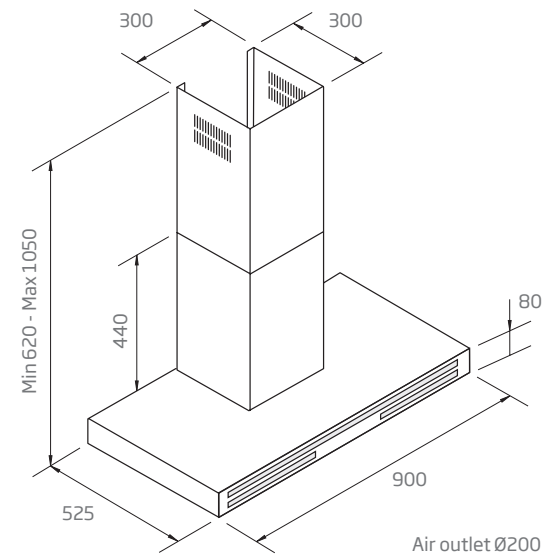

KLS-ALBB9S and KLS-ALBBW9S

Consumer Information

Under our policy of continuous product development, product specifications may change without notice. Prospective purchasers should therefore check with the retailer to ensure this publication correctly describes the products being offered for sale. All information supplied is to be used for general reference purposes only and is on the understanding that Schweigen Home Appliances will not be liable for any loss, liability or damage of whatever kind arising as a result of any reliance upon such information. Colours of products illustrated are as close as printing limitations allow. All pictures used in the brochure are for illustrative purposes only.