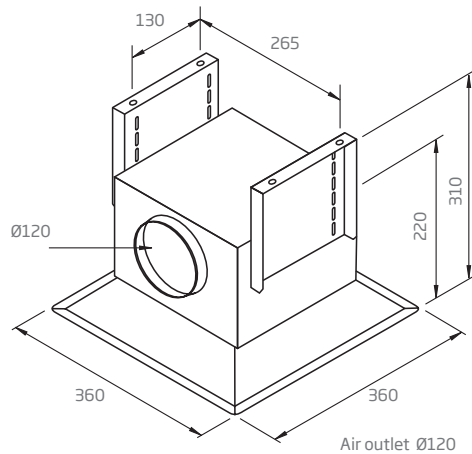

**CC-PARA2W, CC-PARA3W, CC-PARA4W,
CC-PARA2S, CC-PARA3S, CC-PARA4S**

Air outlet Ø120