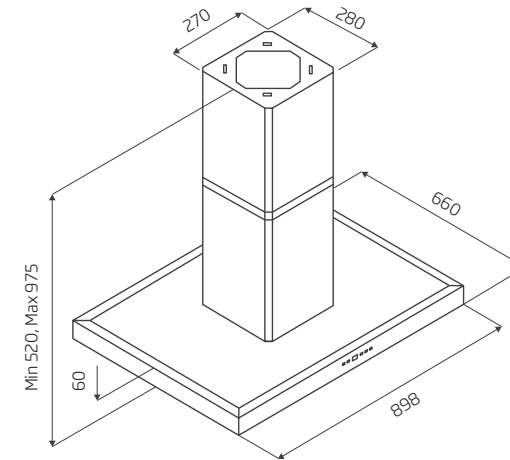

ISLAND RANGEHOOD

IS4110 - 9S