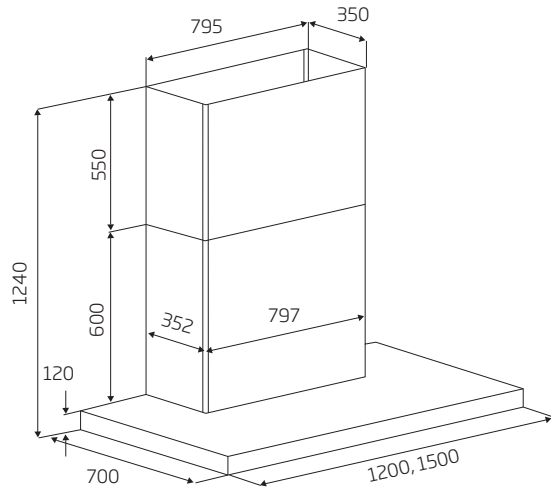

Rangehood Specifications

OUTDOOR RANGEHOODS

CL7272S & CL7275S