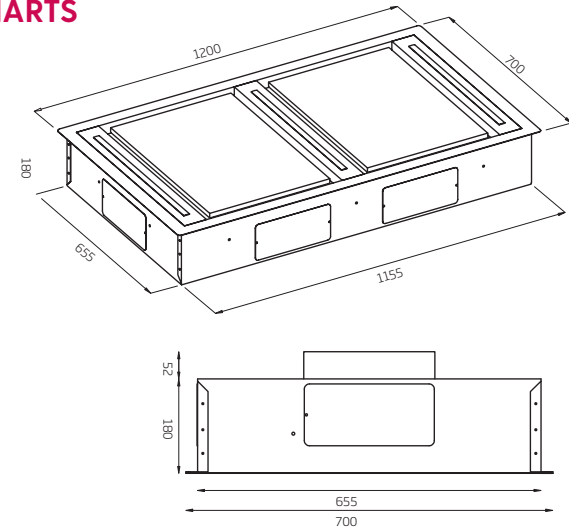

SCC1200-S

Consumer Information

Under our policy of continuous product development, product specifications may change without notice. Prospective purchasers should therefore check with the retailer to ensure this publication correctly describes the products being offered for sale. All information supplied is to be used for general reference purposes only and is on the understanding that Schweigen Home Appliances will not be liable for any loss, liability or damage of whatever kind arising as a result of any reliance upon such information. Colours of products illustrated are as close as printing limitations allow. All pictures used in the brochure are for illustrative purposes only.