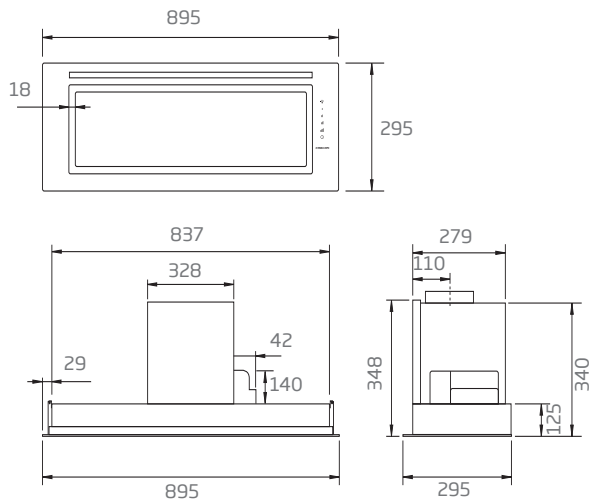

KLS-9GLASS and KLS-9GLBLKS