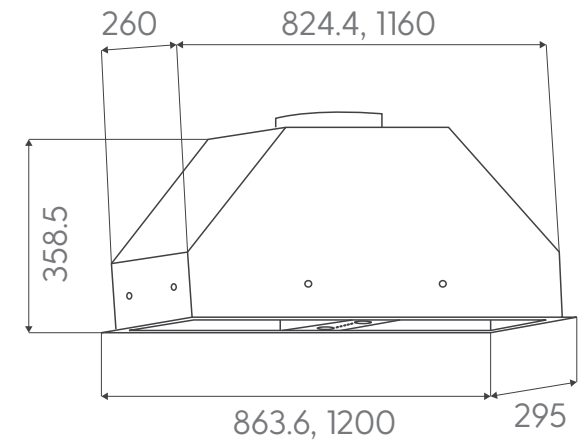

UM-9S and UM-12UMS