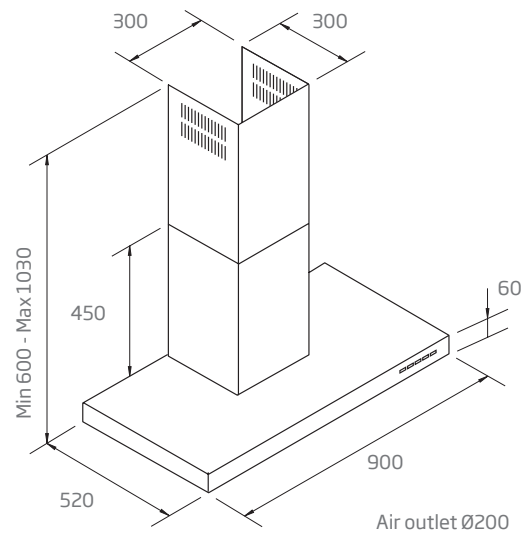

WMLIN9S

Consumer Information

Under our policy of continuous product development, product specifications may change without notice. Prospective purchasers should therefore check with the retailer to ensure this publication correctly describes the products being offered for sale. All information supplied is to be used for general reference purposes only and is on the understanding that Schweigen Home Appliances will not be liable for any loss, liability or damage of whatever kind arising as a result of any reliance upon such information. Colours of products illustrated are as close as printing limitations allow. All pictures used in the brochure are for illustrative purposes only.