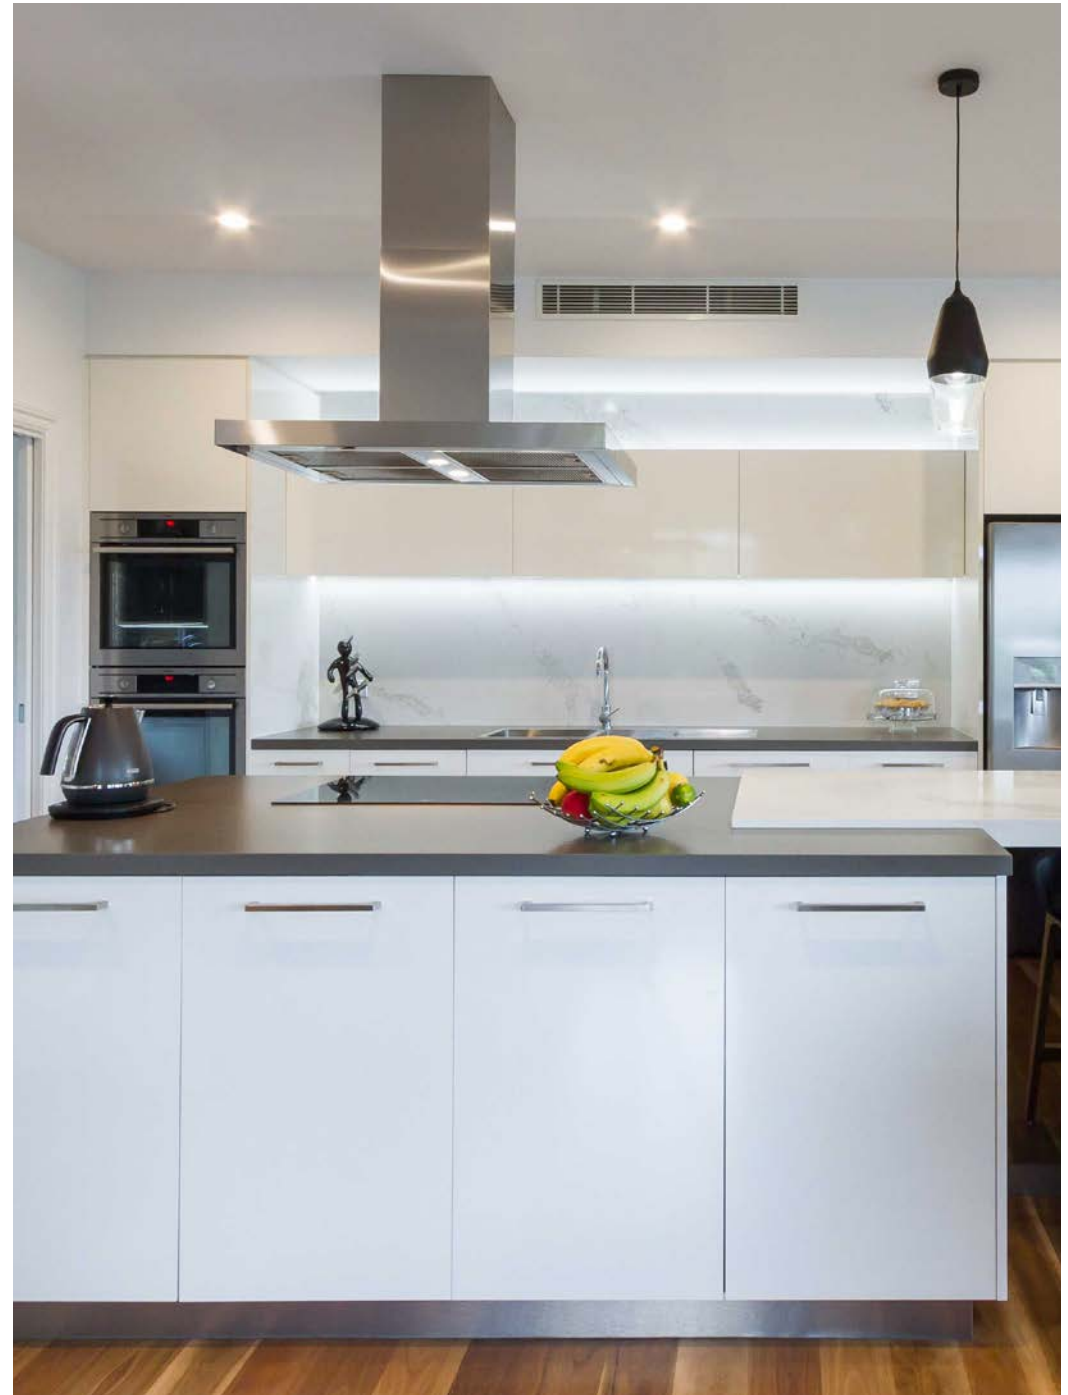

IS4110 - 9S

This Italian designed silent rangehood features pyramid shaped angles with a modern stainless steel finish - it will make a striking visual statement to any kitchen.

- Soft-touch eye level controls with digital display
- 5-speed levels
- 15-minute delay timer with auto shut-off
- Twin LED lights
- Stainless steel dishwasher-safe filters
- Optional Baffle Grille available
- 3-year warranty on canopy
- 10-year warranty on IsoDrive Motor

Motor options:

- ST - Standard External Motor (900m³/hr)
- SP - Powerful External Motor (1600m³/hr)
- SE - Extreme External Motor (3200m³/hr)

Canopy Size:

900mm wide x 660mm deep