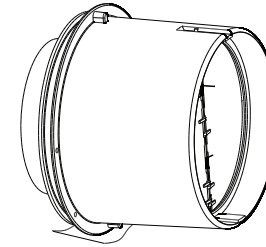

# Optional Accessories

150mm Flexi-ducting  
3m length  
SCP1067

200mm Flexi-ducting  
6m length  
SCP1070

Back draught shutter in-line  
for 150mm ducting  
SCBDSSIL150MM

Back draught shutter  
system for 150mm ducting  
SCBDSS150MM