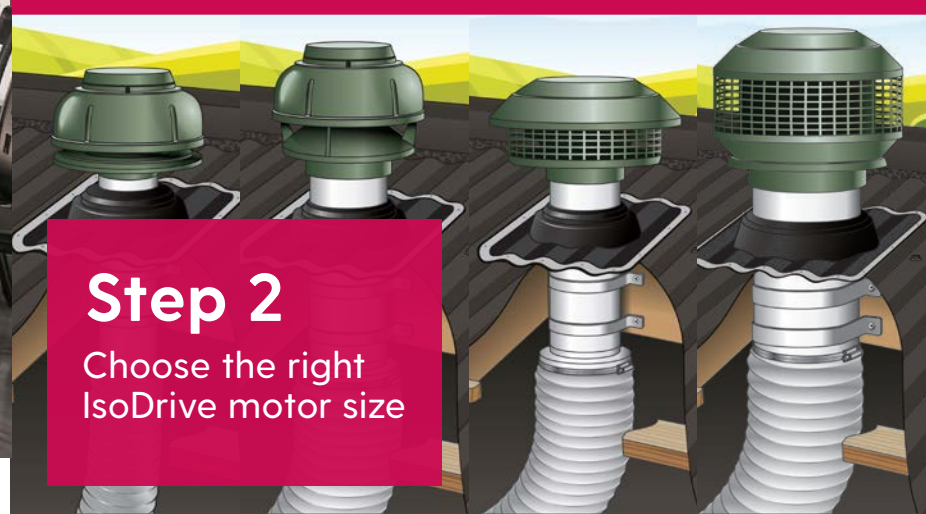

Step 2

Choose the right IsoDrive motor size