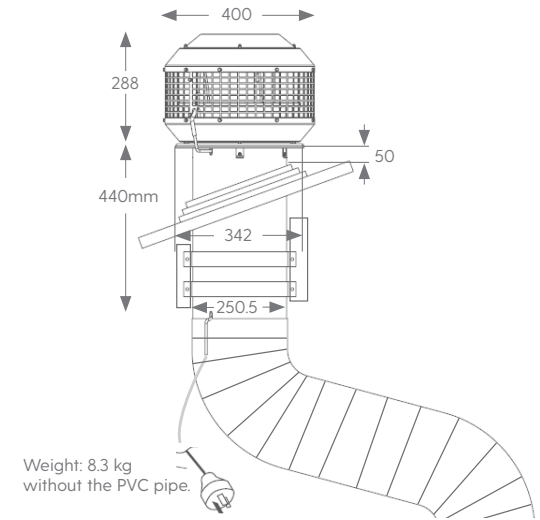

# IsoDrive Motor Specifications

**S1 - IsoDrive 650 (650m<sup>3</sup>/hr)**

**ST - IsoDrive 900 (900m<sup>3</sup>/hr)**

**SP - IsoDrive 1600 (1600m<sup>3</sup>/hr)**

**SE - IsoDrive 3200 (3200m<sup>3</sup>/hr)**