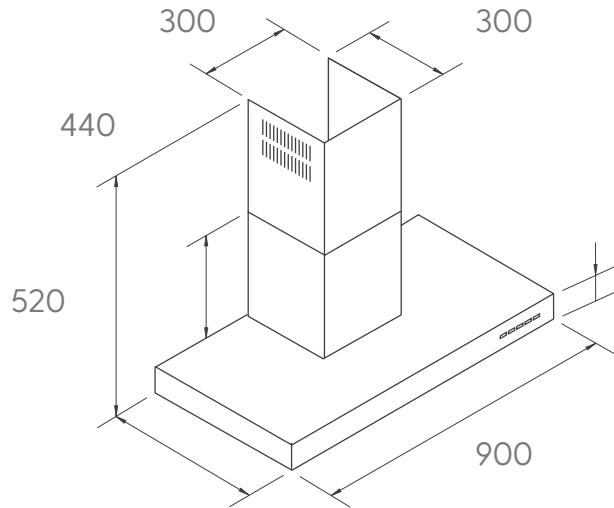

Rangehood Specifications

WALL RANGEHOODS

WM-EX90S