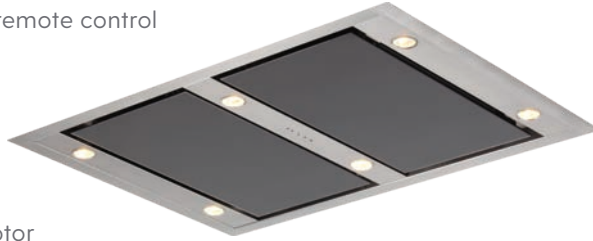

## UM422G-12S

This stylish ceiling mount rangehood can be installed into a bulkhead or the ceiling.

- 4-speed levels with easy to use remote control
- Perimeter aspiration
- Delay timer with auto shut-off
- Six LED lights
- Dishwasher safe filters
- 3-year warranty on canopy
- 10-year warranty on IsoDrive Motor