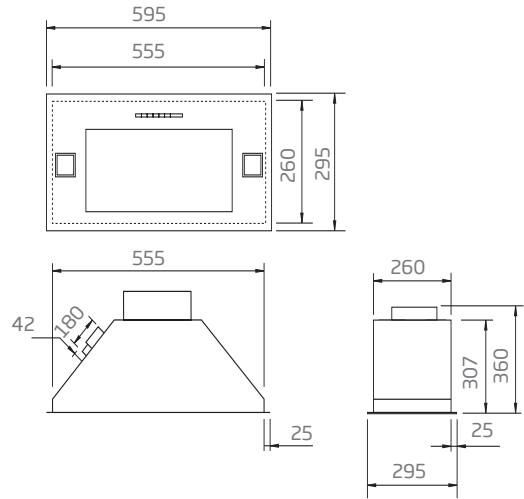

Rangehood Specifications

UNDERMOUNT RANGEHOODS

GA-600S

Air outlet Ø200