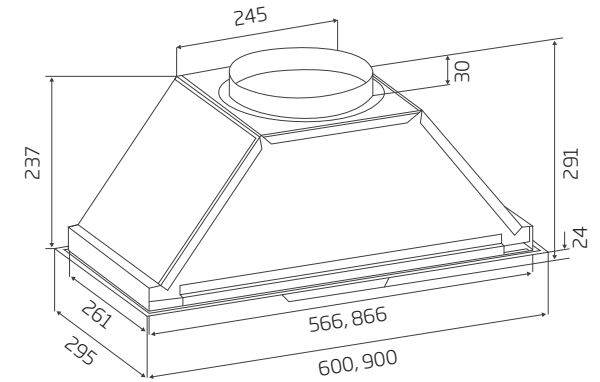

UM1170-6S and UM1170-9S