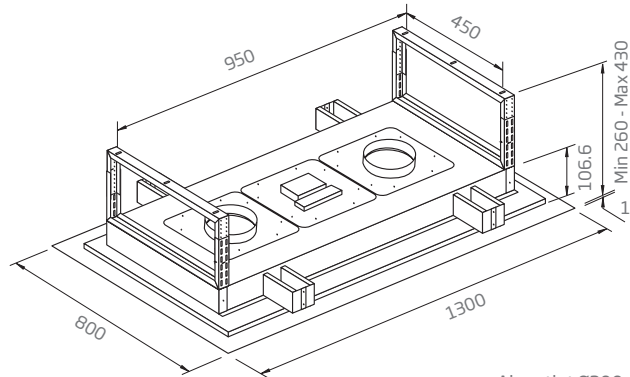

Rangehood Specifications

CEILING RANGEHOODS

CC-SURF2S

Air outlet Ø200