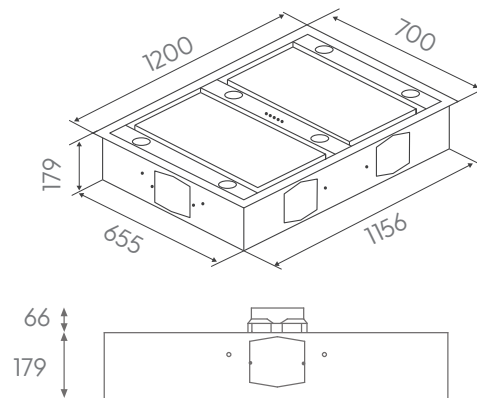

UM4220-12S and UM422G-12S