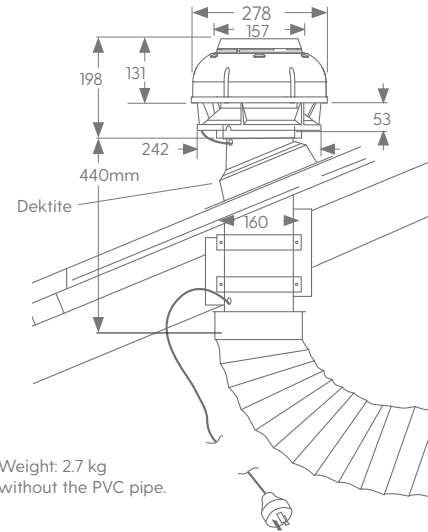

ST - IsoDrive 900 (900m³/hr)