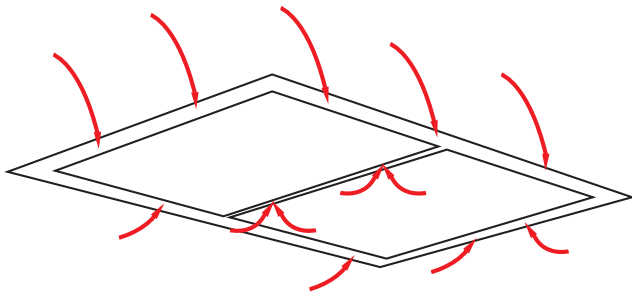

CEILING CASSETTE 120cm SCC1200-S

120cm SCC1200-S

Pictured: Perimeter Aspiration image for illustration purposes only.

- **innovative solution** - this ceiling/cassette is ideal over island or peninsula style kitchen benches, maintaining an uninterrupted eyeline, available in stainless steel, creating a sleek, glamorous kitchen style.
- **powerful silent extraction** - a Perimeter Aspiration style rangehood with externally mounted, German engineered Isodrive® motor options, delivers effective, efficient extraction leaving your kitchen air fresher.

CEILING CASSETTE 120cm SCC1200-S

DESCRIPTION

- stainless steel
- Perimeter Aspiration
- ceiling/bulkhead cassette rangehood
- 3 x LED strip lighting
- silent Isodrive® motor system
- 2 x aluminium, dishwasher safe filters
- free ducting
- 3 Year Warranty on canopy

TECHNICAL DATA

- SCC1200-S**
- stainless steel
 - dimensions: (W x D) 1200 x 700 mm

MOTOR OPTIONS

- **SP** - single external motor, 1600 m³/h airflow, 200mm flexi ducting (6m), install roof/wall
- **SP2** - single external motor, 3000 m³/h airflow, 200mm flexi ducting (2 x6m), install roof/wall
- **SE** - single external motor, 3200 m³/h airflow, 200mm flexi ducting (4m), install roof/wall