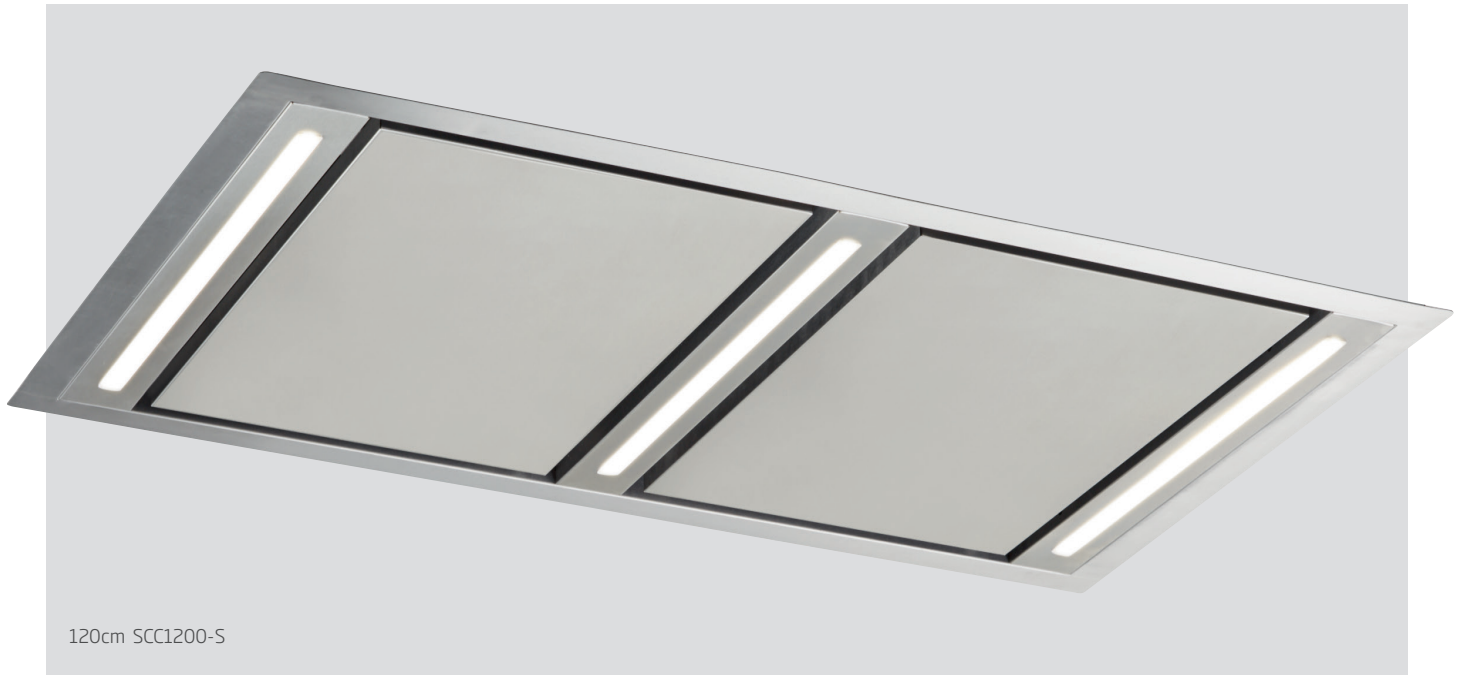

CEILING CASSETTE 120cm SCC1200-S

120cm SCC1200-S

Pictured: Perimeter Aspiration image for illustration purposes only.

- **innovative solution** - this ceiling/cassette is ideal over island or peninsula style kitchen benches, maintaining an uninterrupted eyeline, available in stainless steel, creating a sleek, glamorous kitchen style.
- **powerful silent extraction** - a Perimeter Aspiration style rangehood with externally mounted, German engineered Isodrive® motor options, delivers effective, efficient extraction leaving your kitchen air fresher.

CEILING CASSETTE 120cm SCC1200-S

DESCRIPTION

- stainless steel
- Perimeter Aspiration
- ceiling/bulkhead cassette rangehood
- 3 x LED strip lighting
- silent Isodrive® motor system
- 2 x aluminium, dishwasher safe filters
- free ducting
- 3 Year Warranty on canopy

TECHNICAL DATA

- SCC1200-S**
- stainless steel
 - dimensions: (W x D) 1200 x 700 mm

MOTOR OPTIONS

- **SP** - single external motor, 1600 m³/h airflow, 200mm flexi ducting (6m), install roof/wall
- **SP2** - single external motor, 3000 m³/h airflow, 200mm flexi ducting (2 x6m), install roof/wall
- **SE** - single external motor, 3200 m³/h airflow, 200mm flexi ducting (4m), install roof/wall

Note: Hard wired to wall switch. Wall switch control not included

SCC1200-S // 120CM
AIR OUTLET Ø200