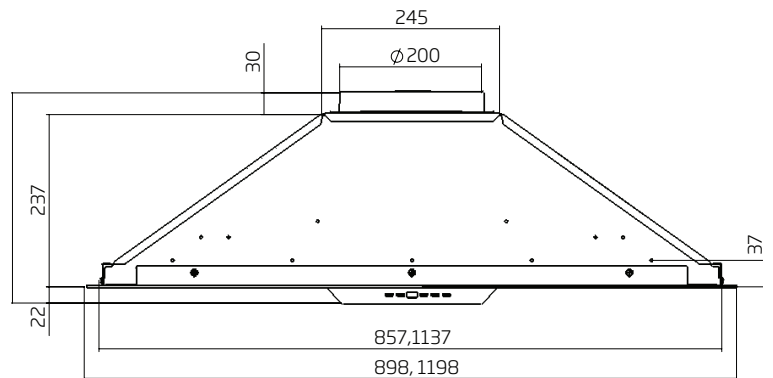

#### UM-1390-6S

- dimensions: (W x D)  
598 x 390 mm
- 2 x filters

#### UM-1390-9S

- dimensions: (W x D)  
898 x 390mm
- 3 x filters

#### UM-1390-12S\*

- dimensions: (W x D)  
1198 x 390 mm
- 4 x filters

\*Note: The UM1390-12S uses the SP 1600 only.

**UM1390-6S // 90CM**  
AIR OUTLET Ø200

**UM1390-9S, UM1390-12S // 90CM & 120CM**  
AIR OUTLET Ø200

\*Note: The UM1390-12S has 4 filters