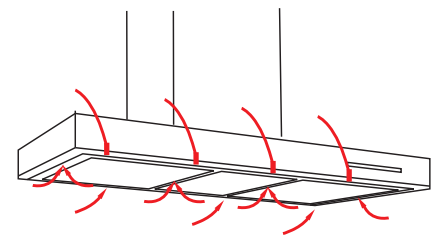

SILENT RANGEHOOD RANGE

WM-EX90S WALL MOUNT/90cm

schweigen

- **innovative design** - a square edged European style stainless steel canopy with drop-down glass panels to reduce cross-draft and aid in efficiency.
- **powerful silent extraction** - the German engineered Isodrive® motor delivers effective, efficient extraction of steam, smoke, and 100% odour removal - leaving your kitchen air fresher.
- **Perimeter Aspiration** - as smoke and steam rises, it is directed to the outer edges of each individual plate, before being extracted through the filters.
- **convenient features** - soft-touch controls with 4 speed levels, with 15 minute delay timer with auto shut-off.

SILENT RANGEHOOD RANGE

WM-EX90S WALL MOUNT/90cm

schweigen

Description

- stainless steel finish
- perimeter aspiration
- silent Isodrive® motor system
- soft touch controls, digital display
- 4 x speed levels
- 15 minute delay timer with auto shut off
- 2 x LED lights
- stainless steel, dishwasher safe filters
- ducting included
- 3 Year Warranty on Canopy
- 10 Year Warranty on Motor

Technical data

WM-EX90S

- dimensions: (W x D)
900 x 520 mm
- 3 x filters

Motor options

- **S1** - single external motor, 650 m³/h airflow, 150mm flexi ducting (4m), install roof/wall/eaves
- **ST** - single external motor, 900 m³/h airflow, 200mm flexi ducting (6m), install roof/wall
- **SP** - single external motor, 1600 m³/h airflow, 200mm flexi ducting (6m), install roof/wall