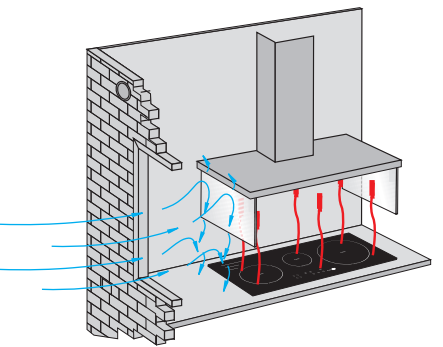

SILENT RANGEHOOD RANGE

WM-EX90S WALL MOUNT/90cm

schweigen

- **innovative design** - a square edged European style stainless steel canopy with drop-down glass panels to reduce cross-draft and aid in efficiency.
- **powerful silent extraction** - the German engineered Isodrive® motor delivers effective, efficient extraction of steam, smoke, and 100% odour removal - leaving your kitchen air fresher.
- **Perimeter Aspiration** - as smoke and steam rises, it is directed to the outer edges of each individual plate, before being extracted through the filters.
- **convenient features** - soft-touch controls with 4 speed levels, with 15 minute delay timer with auto shut-off.

SILENT RANGEHOOD RANGE

WM-EX90S WALL MOUNT/90cm

schweigen

Description

- stainless steel finish
- perimeter aspiration
- silent Isodrive® motor system
- soft touch controls, digital display
- 4 x speed levels
- 15 minute delay timer with auto shut off
- 2 x LED lights
- stainless steel, dishwasher safe filters
- ducting included
- 3 Year Warranty on Canopy
- 10 Year Warranty on Motor

Technical data

WM-EX90S

- dimensions: (W x D)
900 x 520 mm
- 3 x filters

Motor options

- **S1** - single external motor, 650 m³/h airflow, 150mm flexi ducting (4m), install roof/wall/eaves
- **ST** - single external motor, 900 m³/h airflow, 200mm flexi ducting (6m), install roof/wall
- **SP** - single external motor, 1600 m³/h airflow, 200mm flexi ducting (6m), install roof/wall