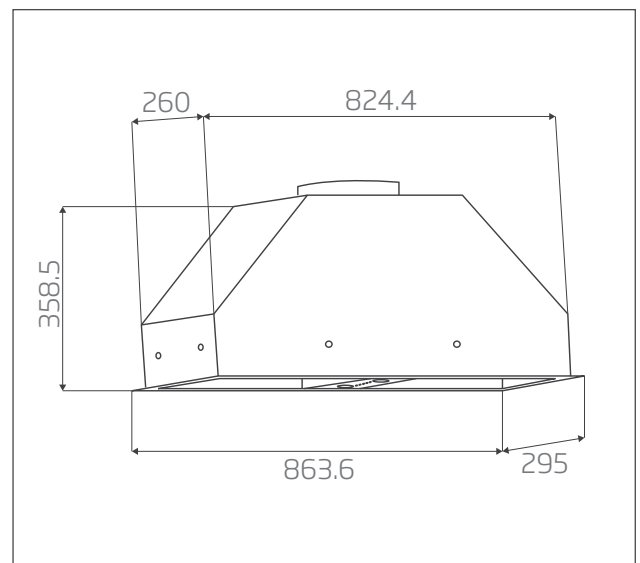

Description	Features	Technical Data	Power Options
<ul style="list-style-type: none"> <li>• stainless steel finish</li> <li>• 3 x speed levels</li> <li>• 2 x LED lights</li> <li>• dishwasher safe metal filters</li> <li>• 3 Year Warranty on canopy</li> <li>• 10 Year Warranty on isoDrive motor</li> </ul>	<ul style="list-style-type: none"> <li>• powerful, silent operation</li> <li>• easy-remove, dishwasher safe aluminium filters</li> </ul>	<ul style="list-style-type: none"> <li>• 2 x mesh filters</li> <li>• 2 x LED lights</li> <li>• dimensions: (W x D) 863.6 x 295 mm</li> </ul>	<ul style="list-style-type: none"> <li>• <b>S1</b> - single external motor, 650 m<sup>3</sup>/h airflow, 150mm flexi ducting (4m), install roof/wall/eaves</li> <li>• <b>ST</b> - single external motor, 900 m<sup>3</sup>/h airflow, 200mm flexi ducting (6m), install roof/wall</li> <li>• <b>SP</b> - single external motor, 1600 m<sup>3</sup>/h airflow, 200mm flexi ducting (6m), install roof/wall</li> </ul>