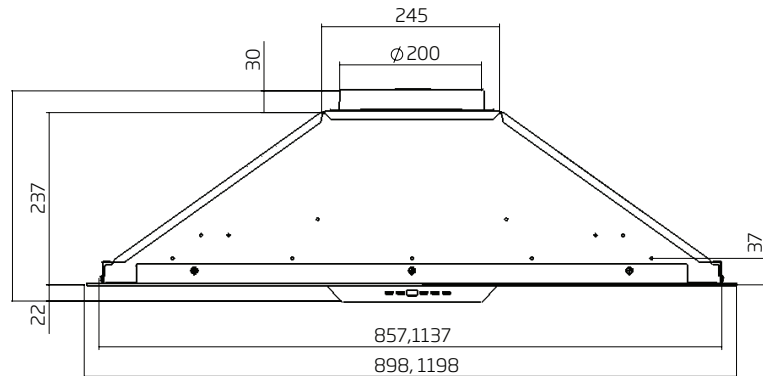

UM1390-9S, UM1390-12S // 90CM & 120CM
AIR OUTLET Ø200

*Note: The UM1390-12S has 4 filters