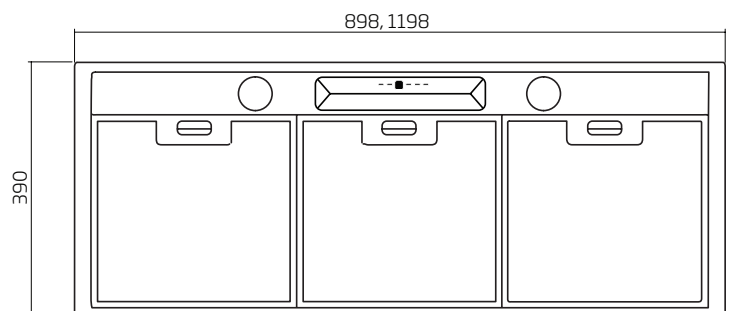

UM1390-9S, UM1390-12S // 90CM & 120CM
AIR OUTLET Ø200

*Note: The UM1390-12S has 4 filters