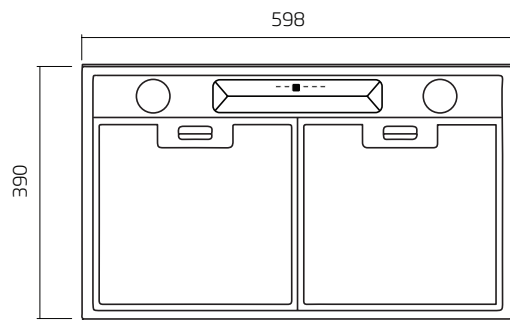

SILENT UNDERMOUNT RANGEHOOD **60cm** UM1390-6S, **90cm** UM1390-9S, **120cm** UM1390-12S

DESCRIPTION

- stainless steel finish
- silent Isodrive® motor system
- soft touch controls, digital display
- 5 x speed levels
- 15 minute delay timer with auto shut-off
- 2 x LED lights
- stainless steel, dishwasher safe filters
- 3 Year Warranty on Canopy

TECHNICAL DATA

UM-1390-6S

- dimensions: (W x D)
  598 x 390 mm
- 2 x filters

UM-1390-9S

- dimensions: (W x D)
  898 x 390mm
- 3 x filters

UM-1390-12S*

- dimensions: (W x D)
  1198 x 390 mm
- 4 x filters

MOTOR OPTIONS

- **ST 900** - single external motor
  - 900 m³/h airflow
  - 200mm flexi ducting (6m)
  - install roof/wall
- **SP 1600** - single external motor
  - 1600 m³/h airflow
  - 200mm flexi ducting (6m)
  - install roof/wall

*Note: The UM1390-12S uses the SP 1600 only.

UM1390-6S // 90CM
AIR OUTLET Ø200