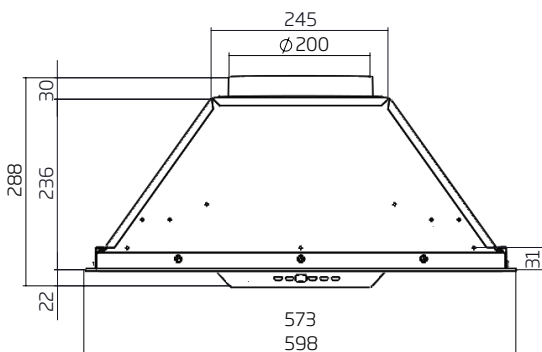

SILENT UNDERMOUNT RANGEHOOD **60cm** UM1390-6S, **90cm** UM1390-9S, **120cm** UM1390-12S

DESCRIPTION

- stainless steel finish
- silent Isodrive® motor system
- soft touch controls, digital display
- 5 x speed levels
- 15 minute delay timer with auto shut-off
- 2 x LED lights
- stainless steel, dishwasher safe filters
- 3 Year Warranty on Canopy

TECHNICAL DATA

UM-1390-6S

- dimensions: (W x D)
  598 x 390 mm
- 2 x filters

UM-1390-9S

- dimensions: (W x D)
  898 x 390mm
- 3 x filters

UM-1390-12S*

- dimensions: (W x D)
  1198 x 390 mm
- 4 x filters

MOTOR OPTIONS

- **ST 900** - single external motor
  - 900 m³/h airflow
  - 200mm flexi ducting (6m)
  - install roof/wall
- **SP 1600** - single external motor
  - 1600 m³/h airflow
  - 200mm flexi ducting (6m)
  - install roof/wall

*Note: The UM1390-12S uses the SP 1600 only.

UM1390-6S // 90CM
AIR OUTLET Ø200