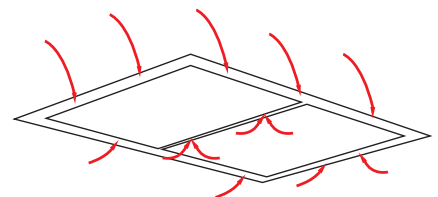

UM1000-1S CASSETTE/100cm

schweigen

Pictured: Perimeter Aspiration image for illustration purposes only.

- **innovative solution** - this ceiling/cassette is ideal over island or peninsula style kitchen benches, maintaining an uninterrupted eyeline, available in stainless steel creating a sleek, glamorous kitchen style.
- **powerful silent extraction** - a Perimeter Aspiration style rangehood with externally mounted, German engineered Isodrive® motor options, delivers effective, efficient extraction leaving your kitchen air fresher.

# UM1000-1S CASSETTE/100cm

### UM1000-1S

- stainless steel
- dimensions: (W x D)  
1000 x 700 mm