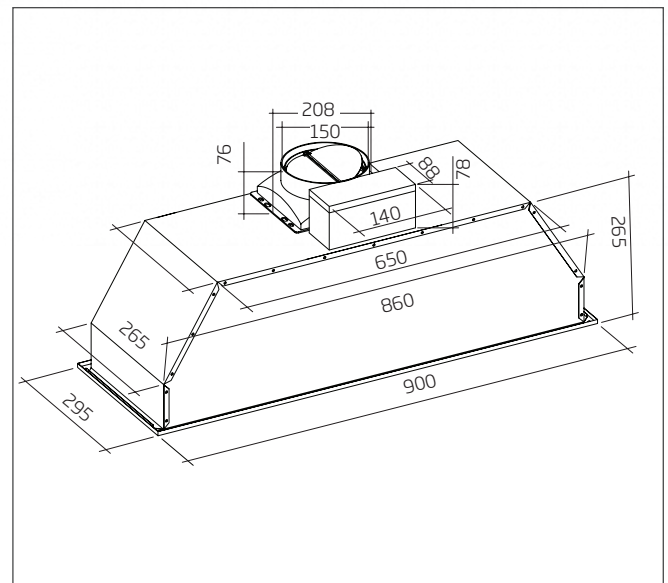

>> **NAUM-9** rangehood/**UNDERMOUNT**/90cm

- **simple design** - stainless steel undermount rangehood integrates seamlessly with kitchen cabinetry, creates functional, integrated kitchen style.
- **powerful extraction** - 1080m³/h efficient extraction of steam, smoke, and odours.
- **mesh filters** - dishwasher safe, lifetime warranty.
- **2 Year Warranty** - peace-of-mind with product guarantee.
- **recirculating** carbon filter available*

*Optional accessories and parts can be ordered via our local customer service department on **1300 829 066**

Description	Technical data
<ul style="list-style-type: none"> • stainless steel finish • 3 x speed levels • 2 x LED strip • Airflow rate: 1080m³/h • aluminium, dishwasher safe filters • 2 Year Warranty on rangehood • recirculating carbon filter available* 	<p>NAUM-9</p> <ul style="list-style-type: none"> • dimensions: (W x D) 898 x 295 mm • 3 x filters • 1 x 150mm outlet