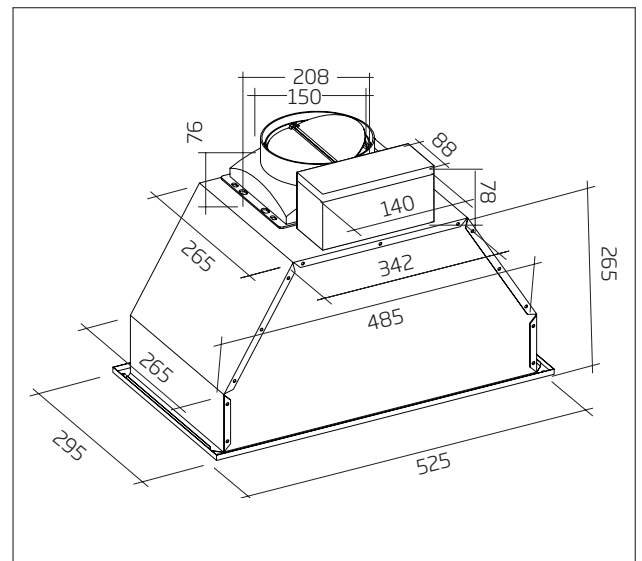

*Optional accessories and parts can be ordered via our local customer service department on **1300 829 066**

Description	Technical data
<ul style="list-style-type: none"> • stainless steel finish • 3 x speed levels • 2 x LED strip • Airflow rate: 1080m³/h • aluminium, dishwasher safe filters • 2 Year Warranty on rangehood • recirculating carbon filter available* 	<p>NAUM-6</p> <ul style="list-style-type: none"> • dimensions: (W x D) 523 x 295 mm • 1 x filter • 1 x 150mm outlet