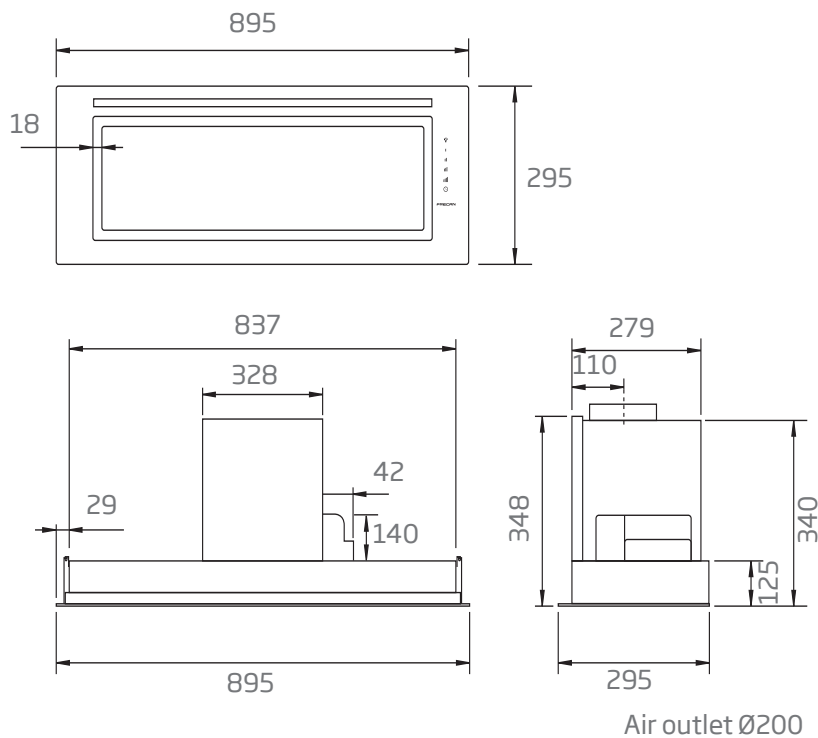

#### TECHNICAL DATA

- product dimensions: (W x D) 895 x 295mm
- 1 x aluminium filter
- 1 x strip LED light

#### MODEL OPTIONS

- KLS-9GLASS,**  
895 x 295mm, white glass
- KLS-9GLASSBLKS,**  
895 x 295mm, black glass

INSPIRING  
INNOVATIVE  
INTELLIGENT