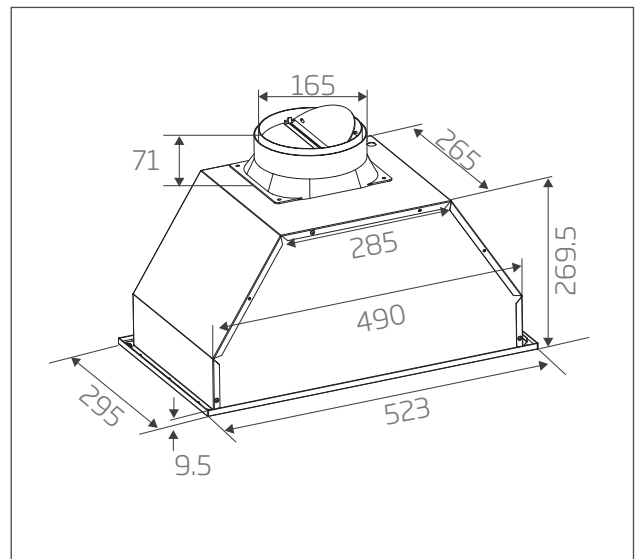

>> **HN-6C** rangehood/**UNDERMOUNT**/60cm

- **simple design** - stainless steel undermount rangehood integrates seamlessly with kitchen cabinetry, create functional, integrated kitchen style.
- **powerful extraction** - 1080m³/h efficient extraction of steam, smoke and odours, leaves kitchen air fresher.
- **recirculating** carbon filter available*

*Optional accessories and parts can be ordered via our local customer service department on **0800 200 510**

| Description | Technical data |
|---|---|
| <ul style="list-style-type: none"> • stainless steel finish • 3 x speed levels • 2 x halogen lights • dishwasher safe aluminium filters • 2 Year Warranty on rangehood • recirculating carbon filter available* | <p>HN-6C</p> <ul style="list-style-type: none"> • Airflow rate: 1080m³/h • dimensions: (W x D) 523 x 295 mm • 1 x filter |