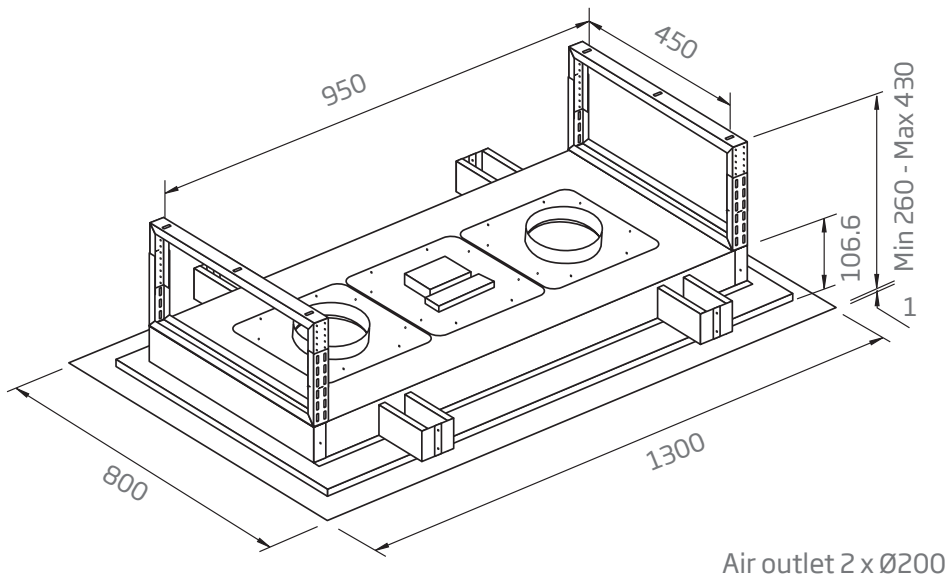

RANGEHOODS

>> SILENT CEILING CASSETTE RANGEHOOD

with automatic power-off // **CC-SURF2S**

DESCRIPTION

- stainless steel finish
- Perimeter Aspiration
- easy-remove, dishwasher safe aluminium filters
- automatic power-off
- silent Isodrive® motor
- powerful, silent operation
- LED illumination
- 4 extraction fan speeds with remote control
- 5 Year Warranty

TECHNICAL DATA

- product dimensions: (W x D) 1300 x 800 mm
- 2 x aluminium filters
- 6 x LED lights

ISODRIVE POWER OPTIONS

- **SP2** - twin external motors, 3000 m³/h airflow, 200mm flexi ducting (2x6m), install roof/wall
- **SE** - single external motor, 3200 m³/h airflow, 250mm flexi ducting (4m), install roof/wall
- 10 Year Warranty

MODEL OPTIONS

CC-SURF2S, 1300 x 800mm

*May require a bulkead for installation

INSPIRING
INNOVATIVE
INTELLIGENT