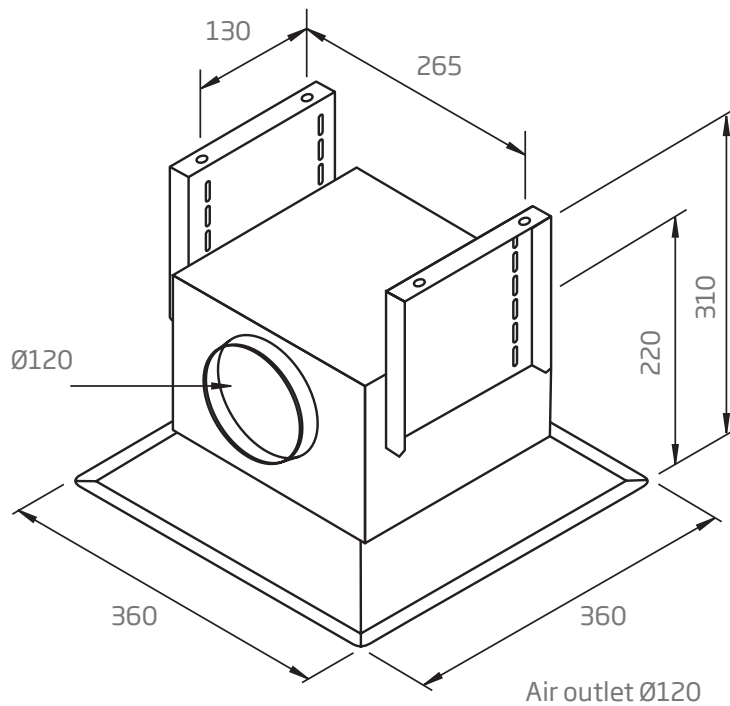

RANGEHOODS

>> SILENT CEILING CASSETTE RANGEHOOD

with automatic power-off // **CC-PARA4S, CC-PARA4W**

DESCRIPTION

- stainless steel or white
- Perimeter Aspiration
- easy-remove, dishwasher safe aluminium filters
- silent Isodrive® motor
- powerful, silent operation
- automatic power-off
- LED illumination
- 4 extraction fan speeds with remote control
- 5 Year Warranty

TECHNICAL DATA

- individual module dimensions: (W x D)
  360 x 360 mm
- 1 x control module,
  + 3 x subordinates
- 4 x aluminium filters
- nominal power: 7.4 kW

ISODRIVE POWER OPTIONS

- **SP** - single external motor, 1600 m³/h airflow, 200mm flexi ducting (6m), install roof/wall
- **SP2** - twin external motors, 3000 m³/h airflow, 200mm flexi ducting (6m), install roof/wall
- **SE** - single external motor, 3200 m³/h airflow, 250mm flexi ducting (4m), install roof/wall
- 10 Year Motor Warranty

MODEL OPTIONS

CC-PARA4S, 4 modules (stainless steel)
CC-PARA4W, 4 modules (white)

*May require a bulkead for installation

* Note: Please confirm the module configuration and motor power with your representative before ordering.

INSPIRING
INNOVATIVE
INTELLIGENT