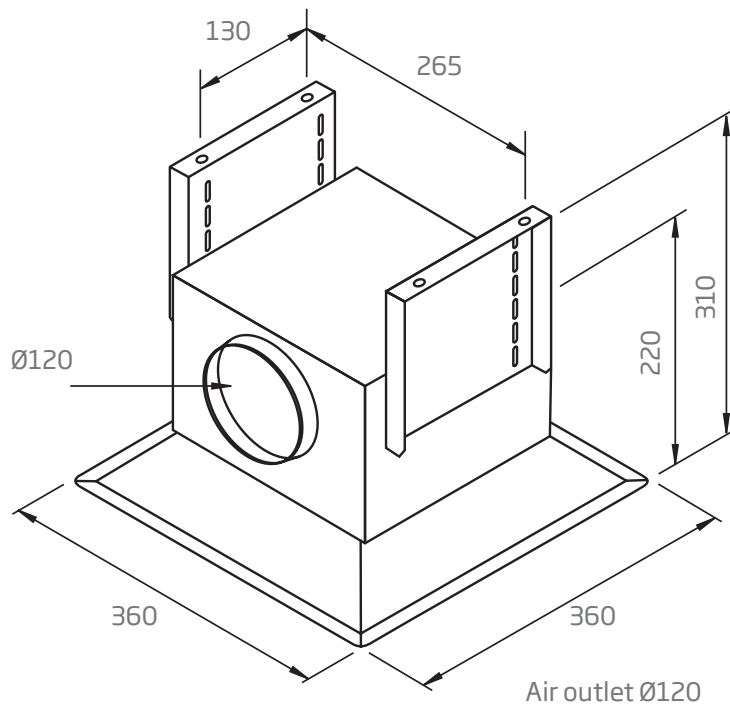

RANGEHOODS

>> SILENT CEILING CASSETTE RANGEHOOD

with automatic power-off // **CC-PARA3S, CC-PARA3W**

DESCRIPTION

- stainless steel or white
- Perimeter Aspiration
- easy-remove, dishwasher safe aluminium filters
- silent Isodrive® motor
- powerful, silent operation
- automatic power-off
- LED illumination
- 4 extraction fan speeds with remote control
- 5 Year Warranty

TECHNICAL DATA

- individual module dimensions: (W x D)
  360 x 360 mm
- 1 x control module,
  + 2 x subordinates
- 3 x aluminium filters
- nominal power: 7.4 kW

ISODRIVE POWER OPTIONS

- **SP** - single external motor, 1600 m³/h airflow, 200mm flexi ducting (6m), install roof/wall
- **SP2** - twin external motors, 3000 m³/h airflow, 200mm flexi ducting (6m), install roof/wall
- **SE** - single external motor, 3200 m³/h airflow, 250mm flexi ducting (4m), install roof/wall
- 10 Year Motor Warranty

MODEL OPTIONS

CC-PARA3S, 3 modules (stainless steel)
CC-PARA3W, 3 modules (white)

*May require a bulkead for installation

* Note: Please confirm the module configuration and motor power with your representative before ordering.

INSPIRING
INNOVATIVE
INTELLIGENT