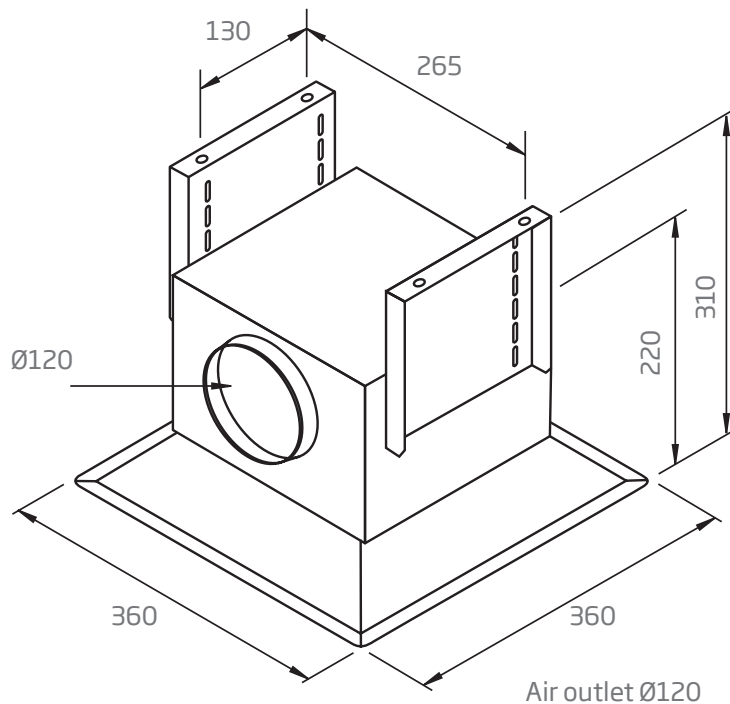

RANGEHOODS

>> SILENT CEILING CASSETTE RANGEHOOD

with automatic power-off // **CC-PARA2S, CC-PARA2W**

DESCRIPTION

- stainless steel or white
- Perimeter Aspiration
- easy-remove, dishwasher safe aluminium filters
- silent Isodrive® motor
- powerful, silent operation
- automatic power-off
- LED illumination
- 4 extraction fan speeds with remote control
- 5 Year Warranty

TECHNICAL DATA

- individual module dimensions: (W x D)
  360 x 360 mm
- 1 x control module,
  + 1 x subordinates
- 2 x aluminium filters
- nominal power: 7.4 kW

ISODRIVE POWER OPTIONS

- **SP** - single external motor, 1600 m³/h airflow, 200mm flexi ducting (6m), install roof/wall
- **SP2** - twin external motors, 3000 m³/h airflow, 200mm flexi ducting (6m), install roof/wall
- **SE** - single external motor, 3200 m³/h airflow, 250mm flexi ducting (4m), install roof/wall
- 10 Year Motor Warranty

MODEL OPTIONS

CC-PARA2S, 2 modules (stainless steel)
CC-PARA2W, 2 modules (white)

*May require a bulkhead for installation

* Note: Please confirm the module configuration and motor power with your representative before ordering.

INSPIRING
INNOVATIVE
INTELLIGENT