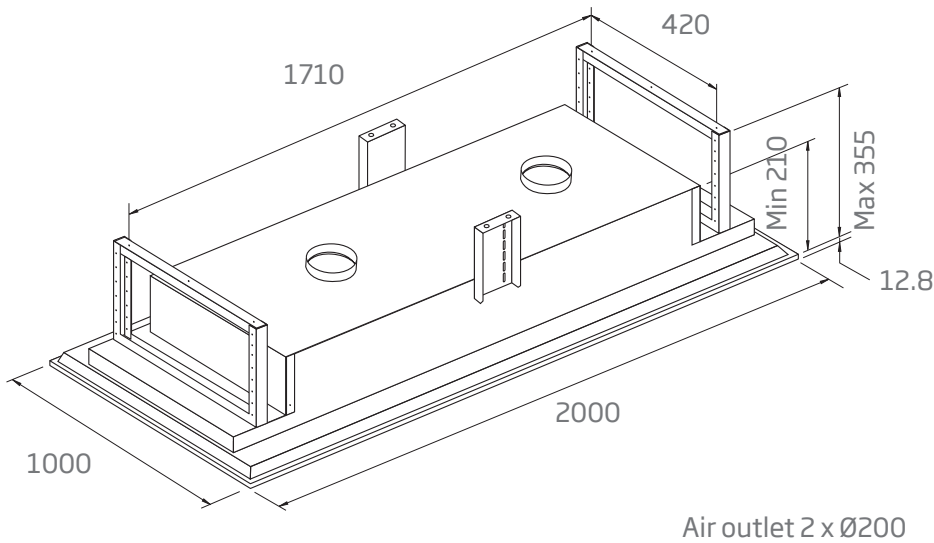

RANGEHOODS

>> SILENT CEILING CASSETTE RANGEHOOD

with automatic power-off // **CC-INARTS**

DESCRIPTION

- stainless steel
- Perimeter Aspiration
- easy-remove, dishwasher safe aluminium filters
- automatic power-off
- silent Isodrive® motor
- powerful, silent operation
- LED illumination
- 4 extraction fan speeds with remote control
- 5 Year Warranty

TECHNICAL DATA

- product dimensions: (W x D) 2000 x 1000 mm
- 10 x LED lights
- 8 x aluminium filters

ISODRIVE POWER OPTIONS

- **SP2** - twin external motors, 3000 m³/h airflow, 200mm flexi ducting (2x6m), install roof/wall
- **SE** - single external motor, 3200 m³/h airflow, 250mm flexi ducting (4m), install roof/wall
- 10 Year Motor Warranty

MODEL OPTIONS

CC-INARTS, 2000 x 1000mm

* may require a bulk head for installation

INSPIRING
INNOVATIVE
INTELLIGENT